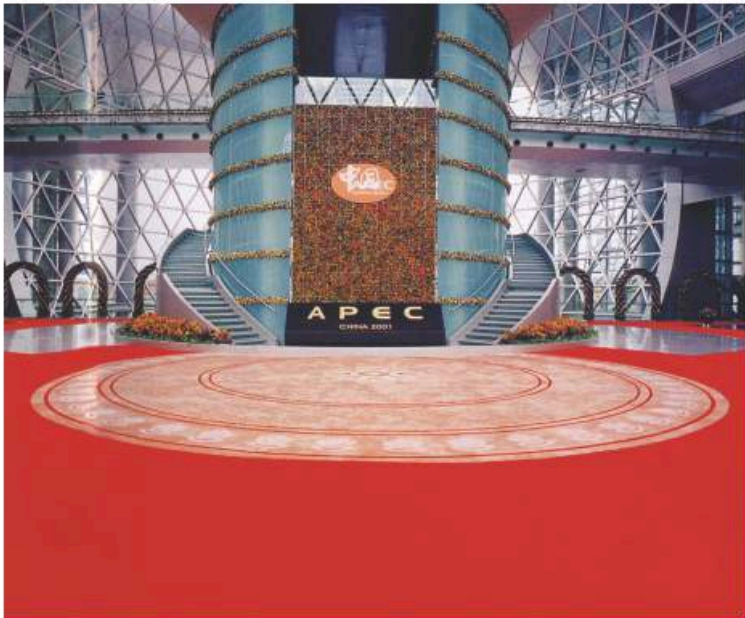

ZMY 18145

ZMY 18144

ZMY 18146

ZMY 18146

ZMY 18147

ZMY 18148

G20 Hangzhou summit - luncheon Hall

B20 main venue - Intercontinental Hangzhou Hotel

G5 Xiamen Summit Conference Hall

2001APEC main venue – Shanghai science and Technology Museum

Comfort Inn Hongqiao, Shanghai

Zhejiang Great Hall of the people Zhoushan Hall

Zhejiang Great Hall of the people Huzhou Hall